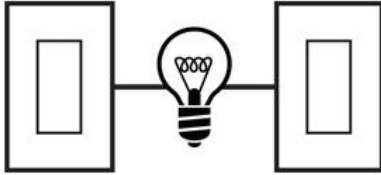

### What Does 3-Way and Multi-Location Mean?

3-Way

On/Off control of the light from two locations. The main switch is in one location and the remote is in the second.

Multi-Location

On/Off control of the light from three or more locations. The main switch is in one location and the remote is in up to nine additional locations.